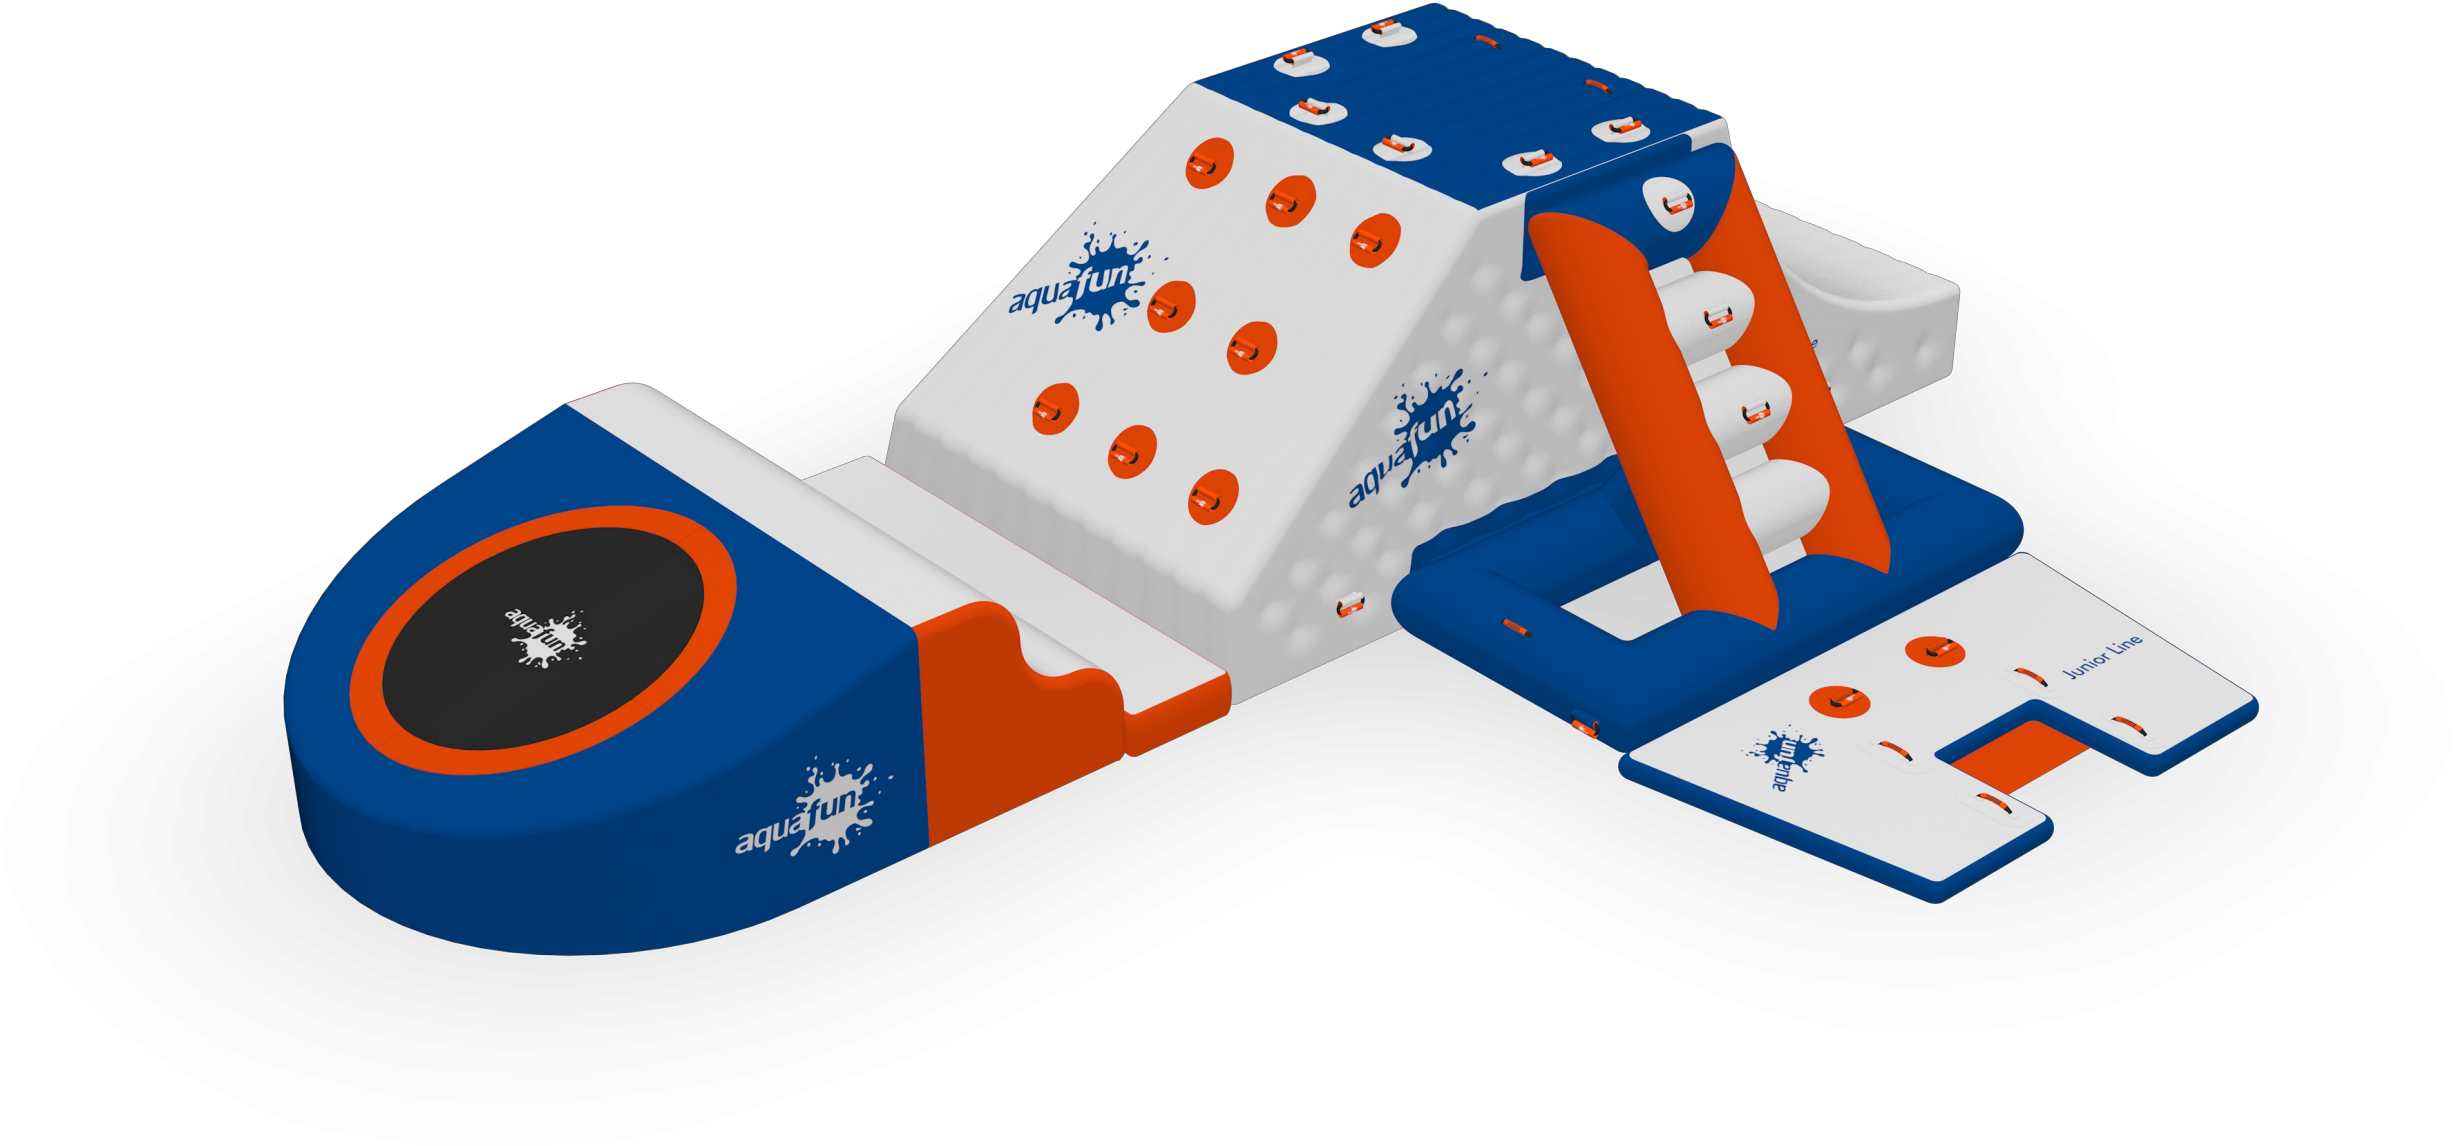

SPECIAL POOL ISLAND

SPECIALS

SPECIAL POOL ISLAND SPECIALS

40_{m²}

AREA

8

VISITORS

8×5_m

DIMENSIONS

3

ELEMENTS

ELEMENTS JUNIOR LINE

KAT-TRAMPO

AFP-JL-KT
285 × 250 × 100 cm
7.1 m²

1

CUBE

AFP-JL-CU
510 × 440 × 185 cm
22.4 m²

1

EASY RAMP

AFP-JL-ER
250 × 140 × 10 cm
3.5 m²

1